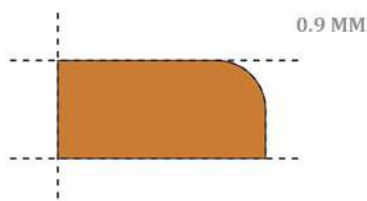

WINDOW/
DOOR SILL

FLOORING HEAVY
TRAFFIC AREA

EDGE PROFILES

FULL BULLNOSE

DEMI BULLNOSE

1/2" BEVEL T&B

1/2" ROUND T&B

1/2" BEVEL