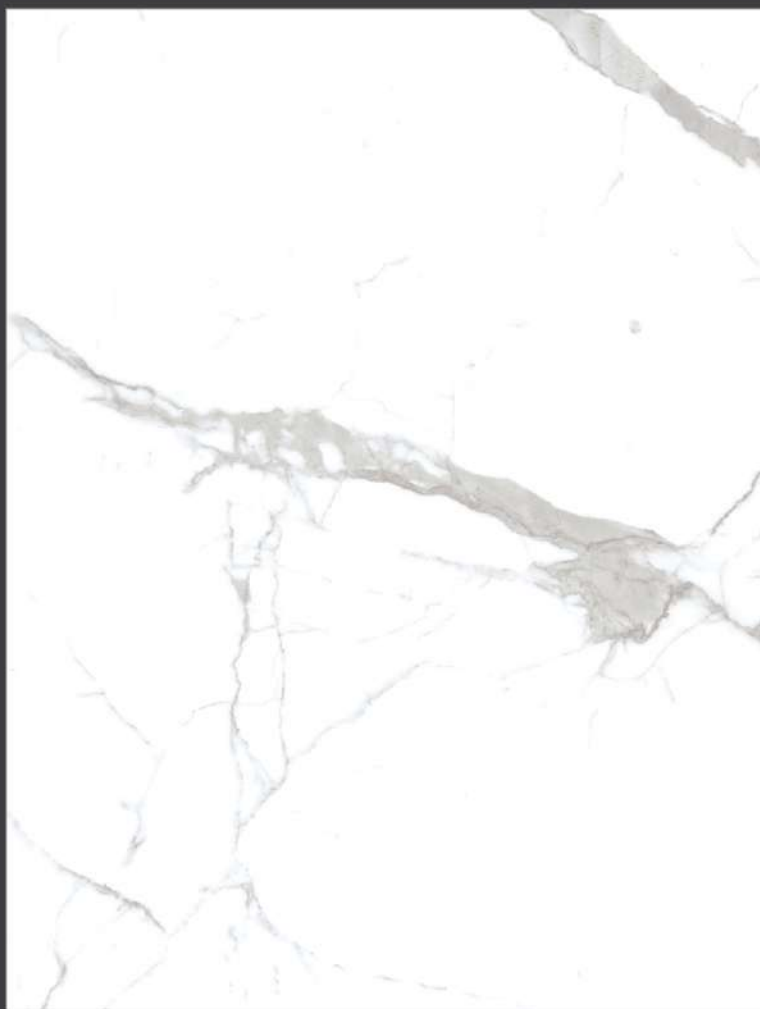

- ▶ THICKNESS : 0.9 MM
- ▶ BODY COLOR : IVORY
- ▶ FINISH : POLISHED

- ▶ THICKNESS : 0.9MM
- ▶ BODY COLOR : IVORY
- ▶ FINISH : POLISHED

- ▶ THICKNESS : 0.9MM
- ▶ BODY COLOR : IVORY
- ▶ FINISH : POLISHED

- ▶ THICKNESS : 0.9MM
- ▶ BODY COLOR : IVORY
- ▶ FINISH : POLISHED