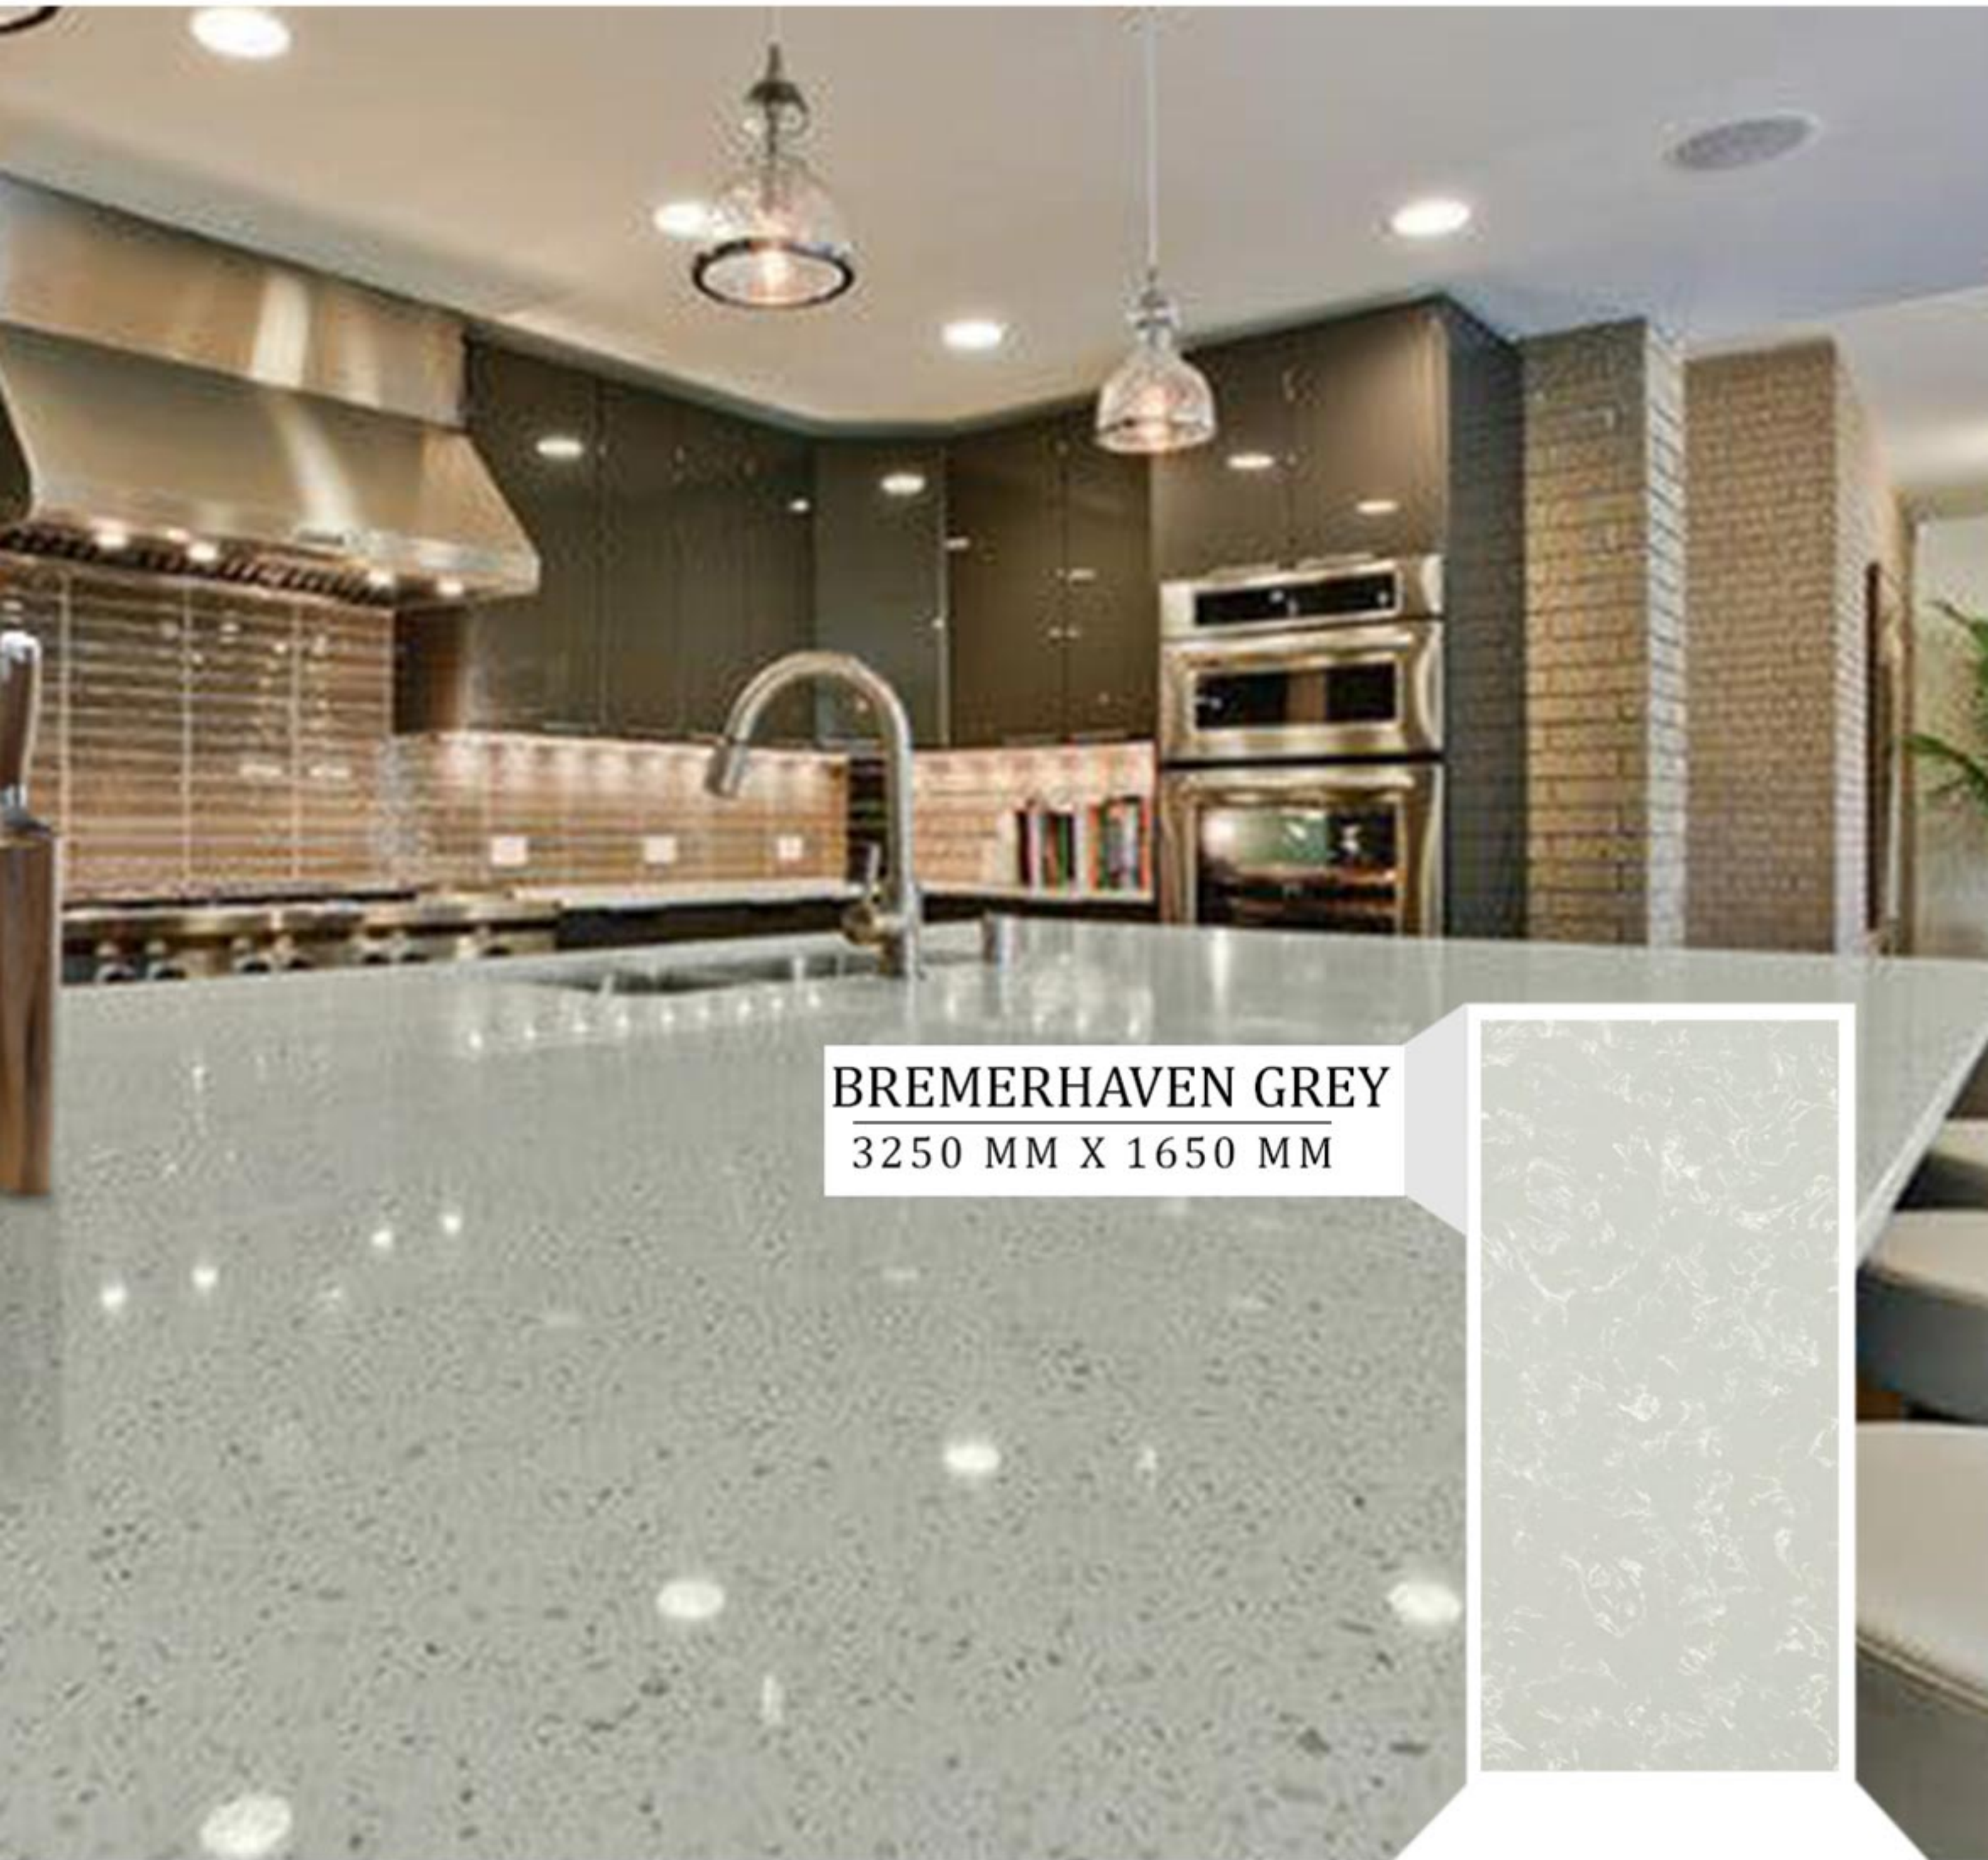

EMPERORS
VITRIFIED PORCELAIN
D O Q O R H

QUARTZ SLABS
3250 MM X 1650 MM

BREMERHAVEN GREY
3250 MM X 1650 MM