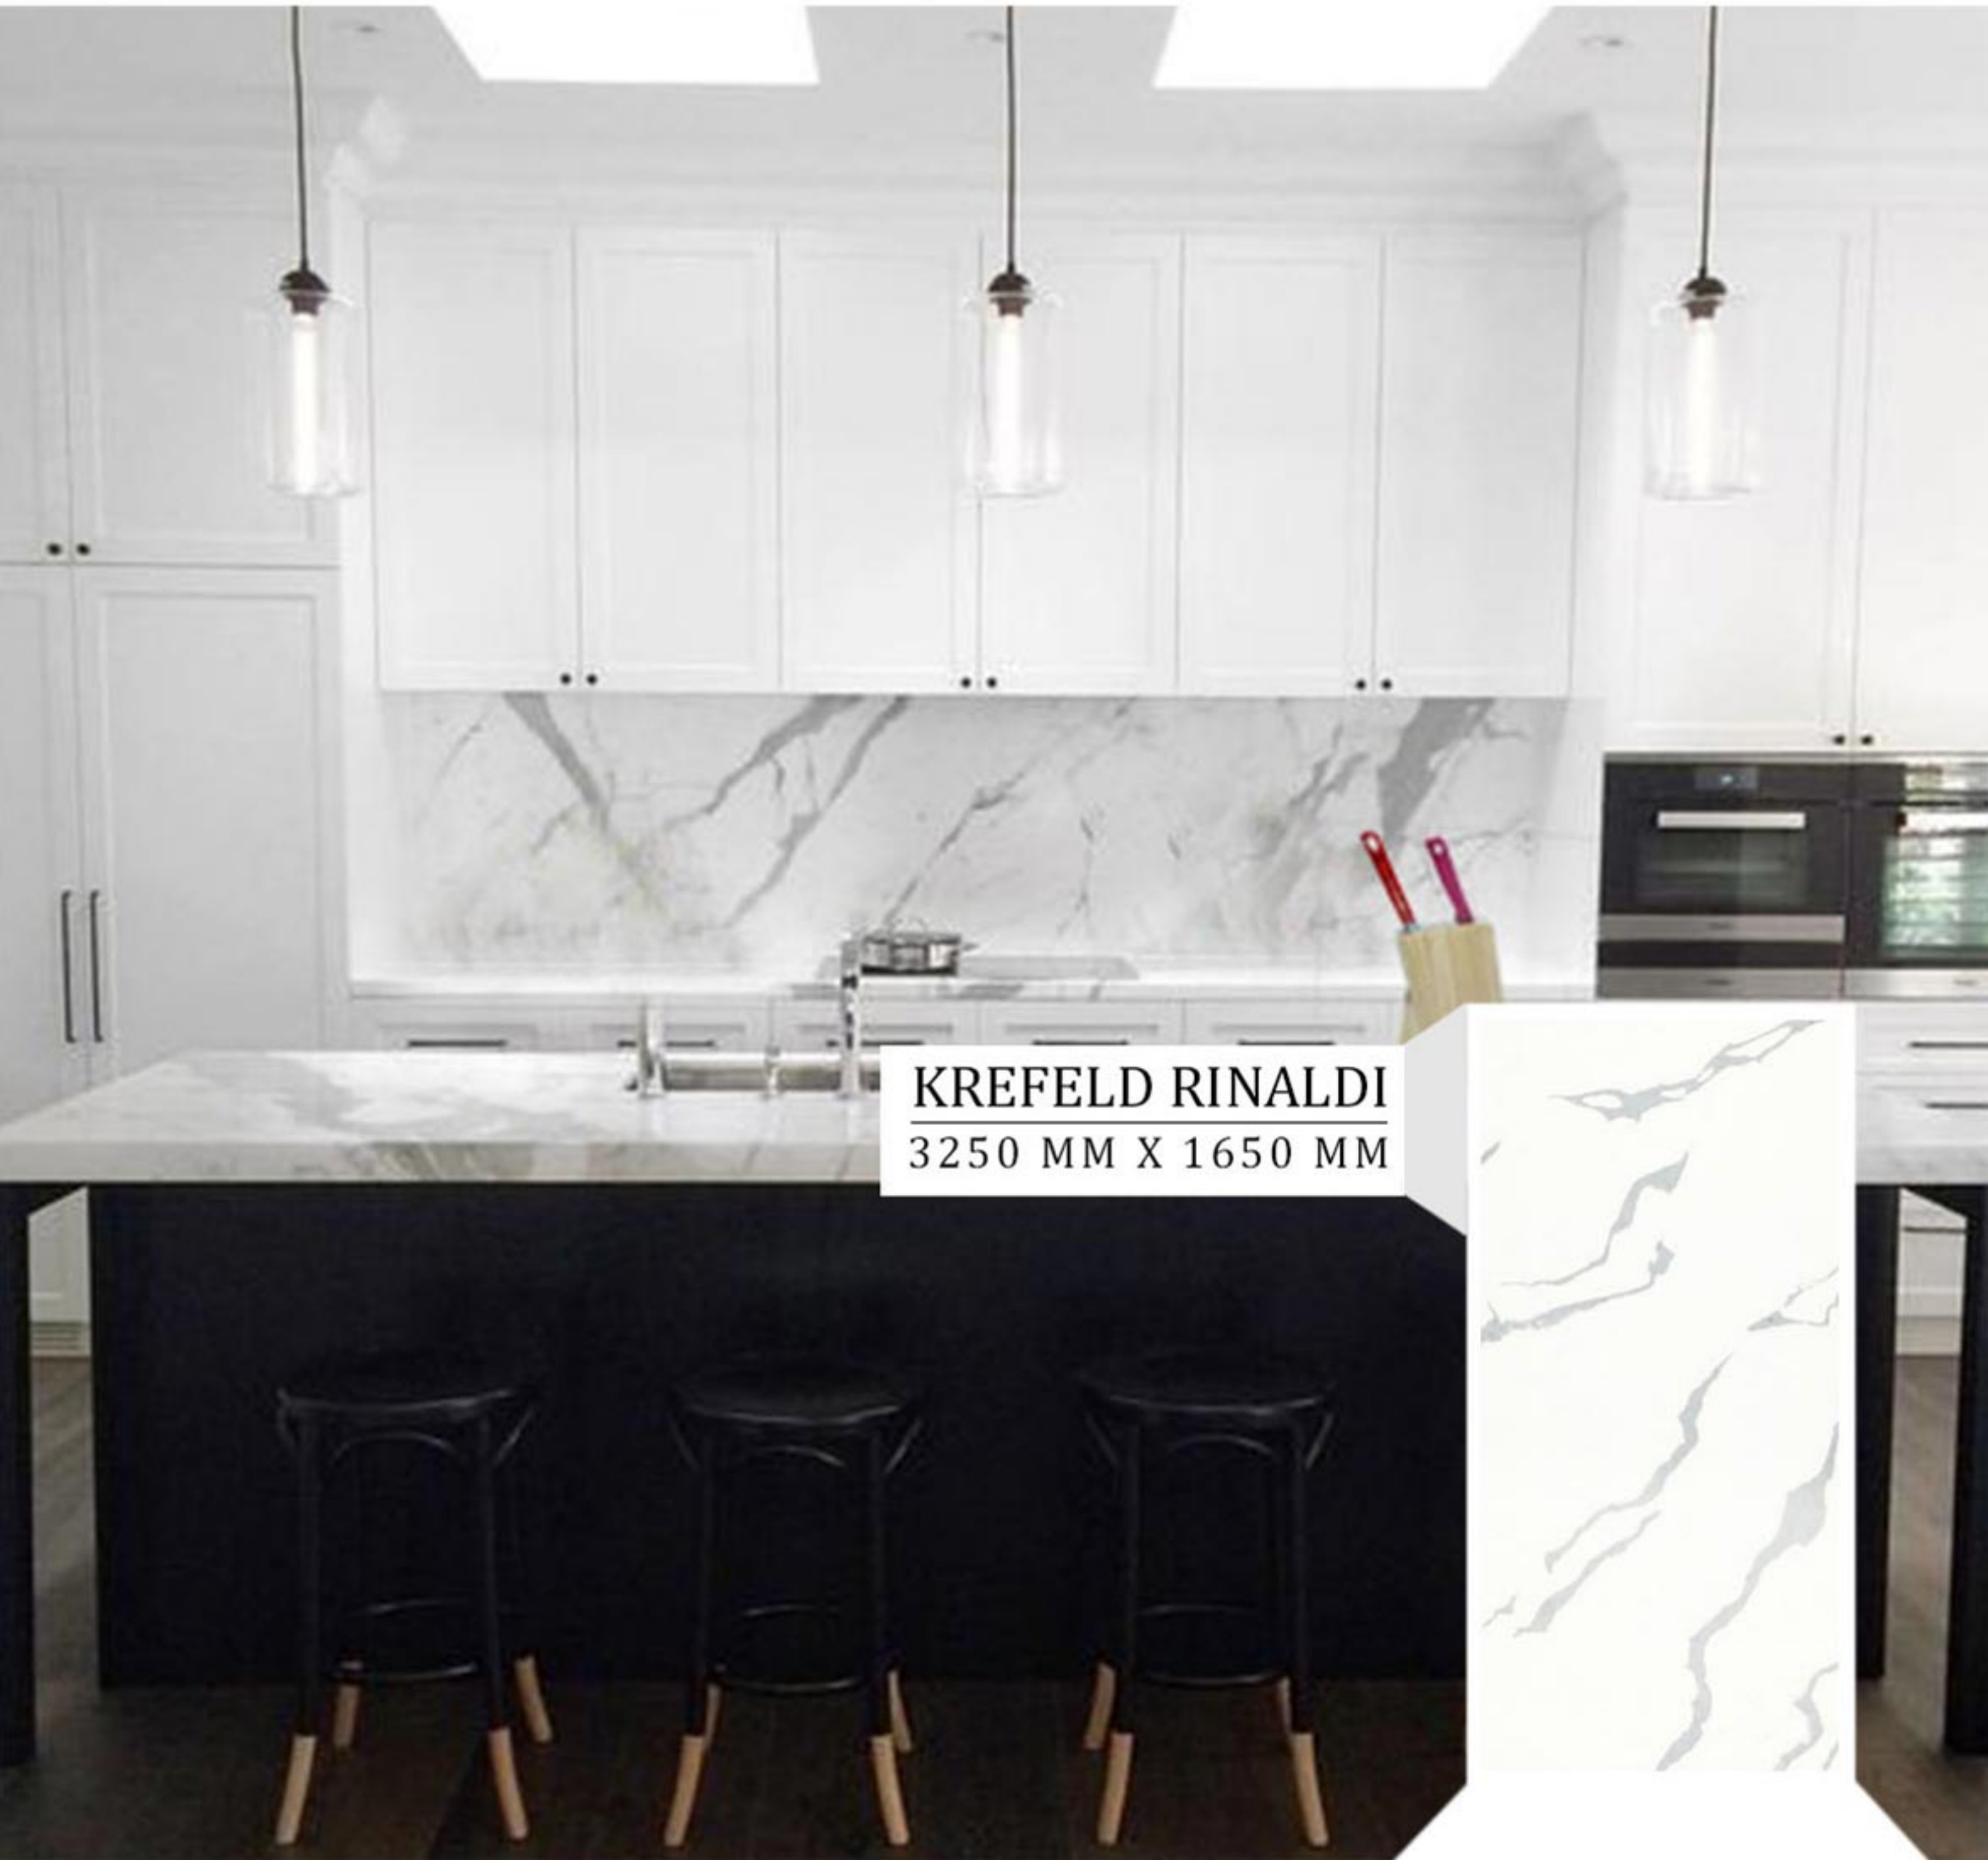

EMPERORS
VITRIFIED PORCELAIN
D O O R H

QUARTZ SLABS

3250 MM X 1650 MM

KREFELD RINALDI
3250 MM X 1650 MM