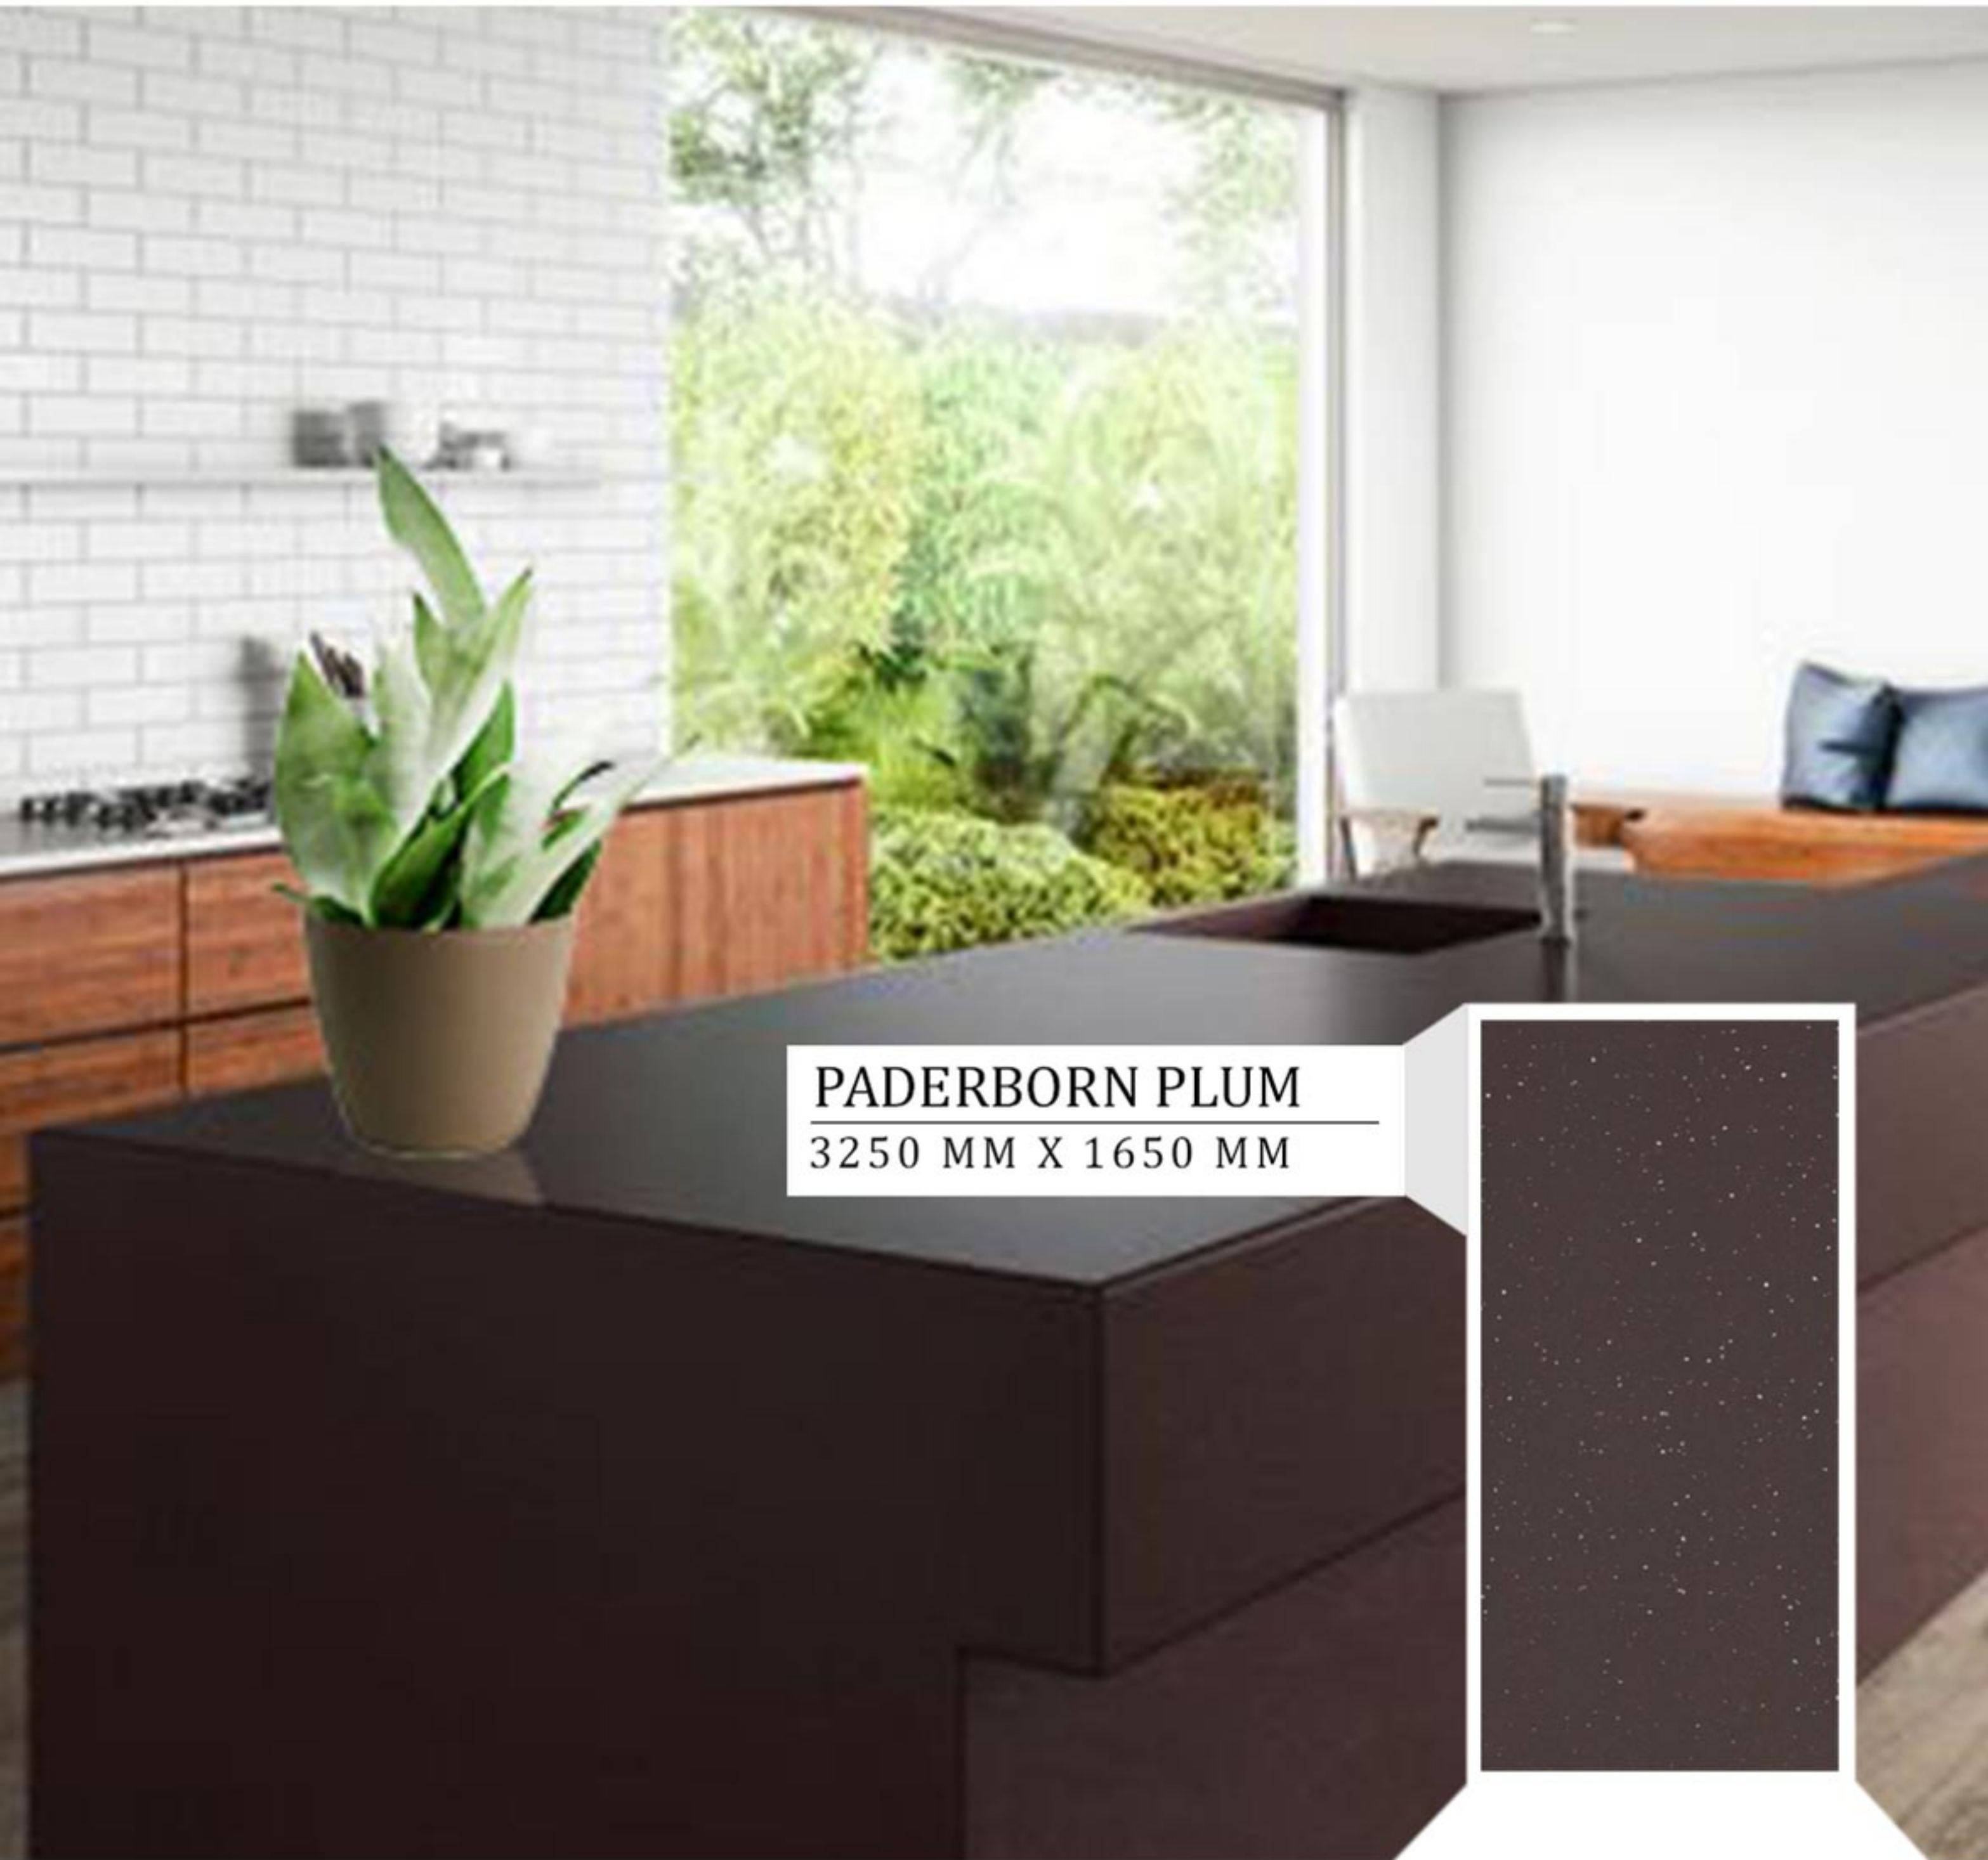

EMPERORS
VITRIFIED PORCELAIN
D O Q O R

QUARTZ SLABS
3250 MM X 1650 MM

PADERBORN PLUM
3250 MM X 1650 MM