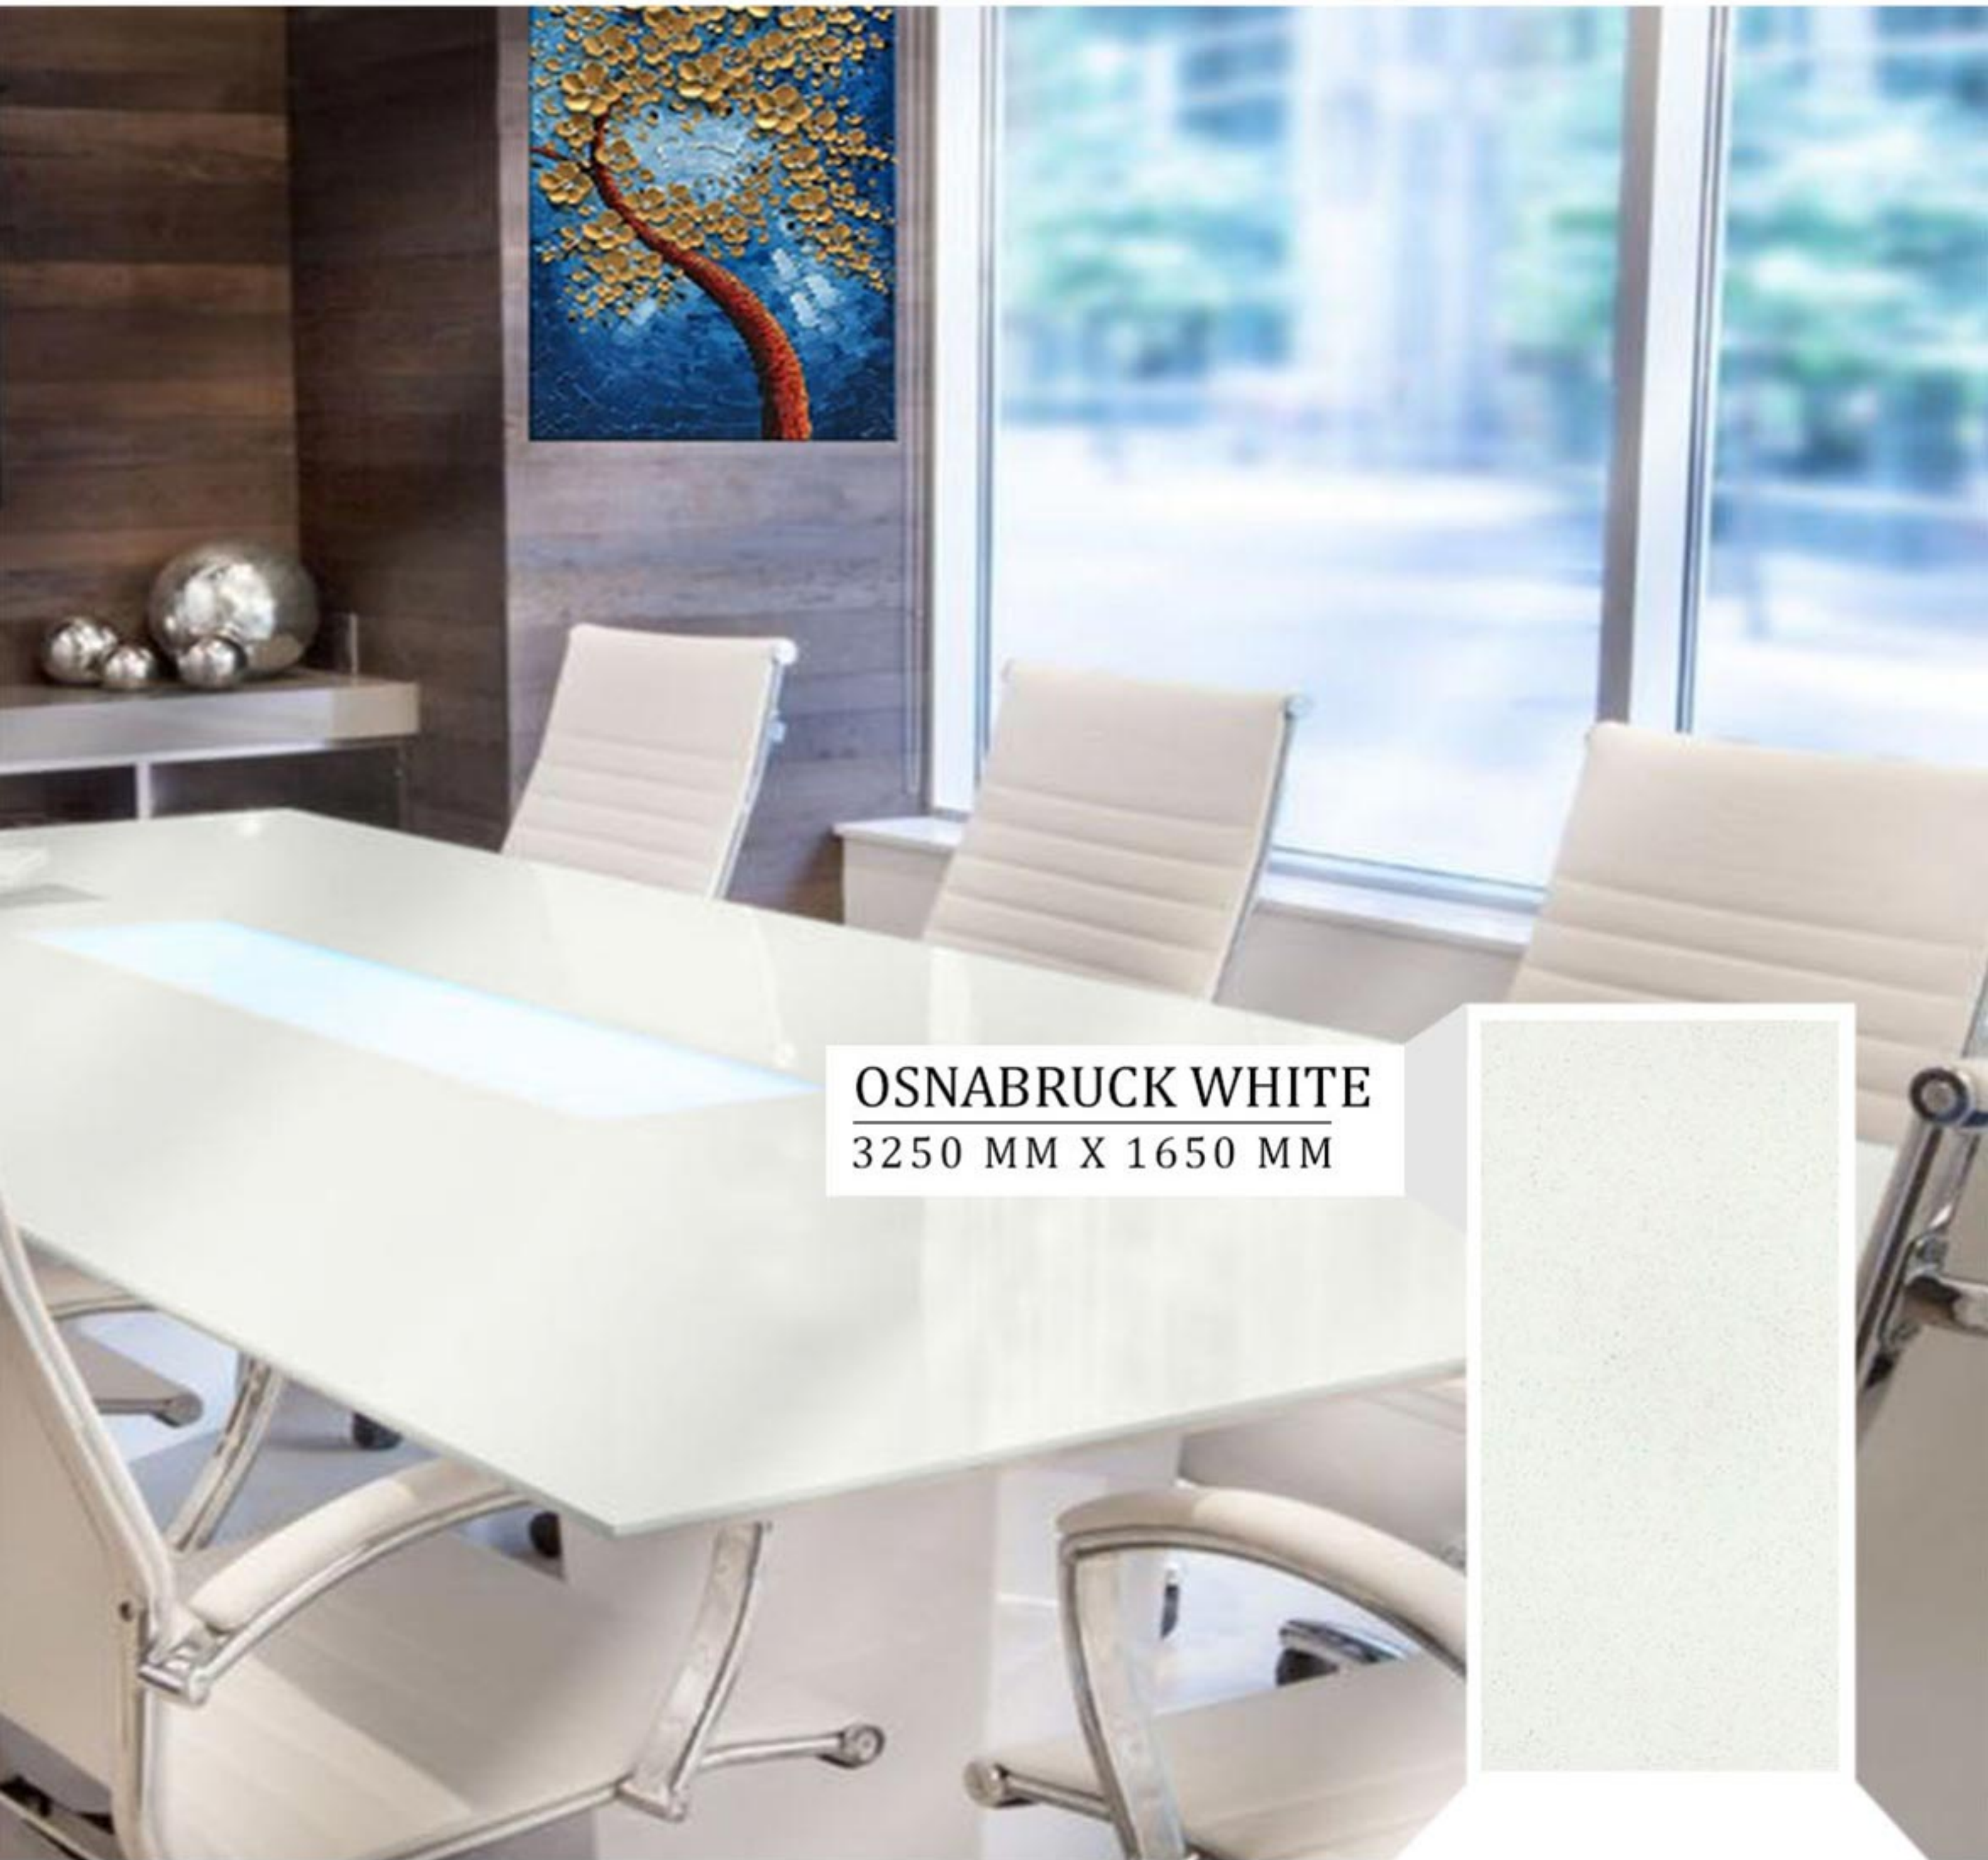

EMPERORS
VITRIFIED PORCELAIN
D O Q U R

QUARTZ SLABS
3250 MM X 1650 MM

OSNABRUCK WHITE
3250 MM X 1650 MM