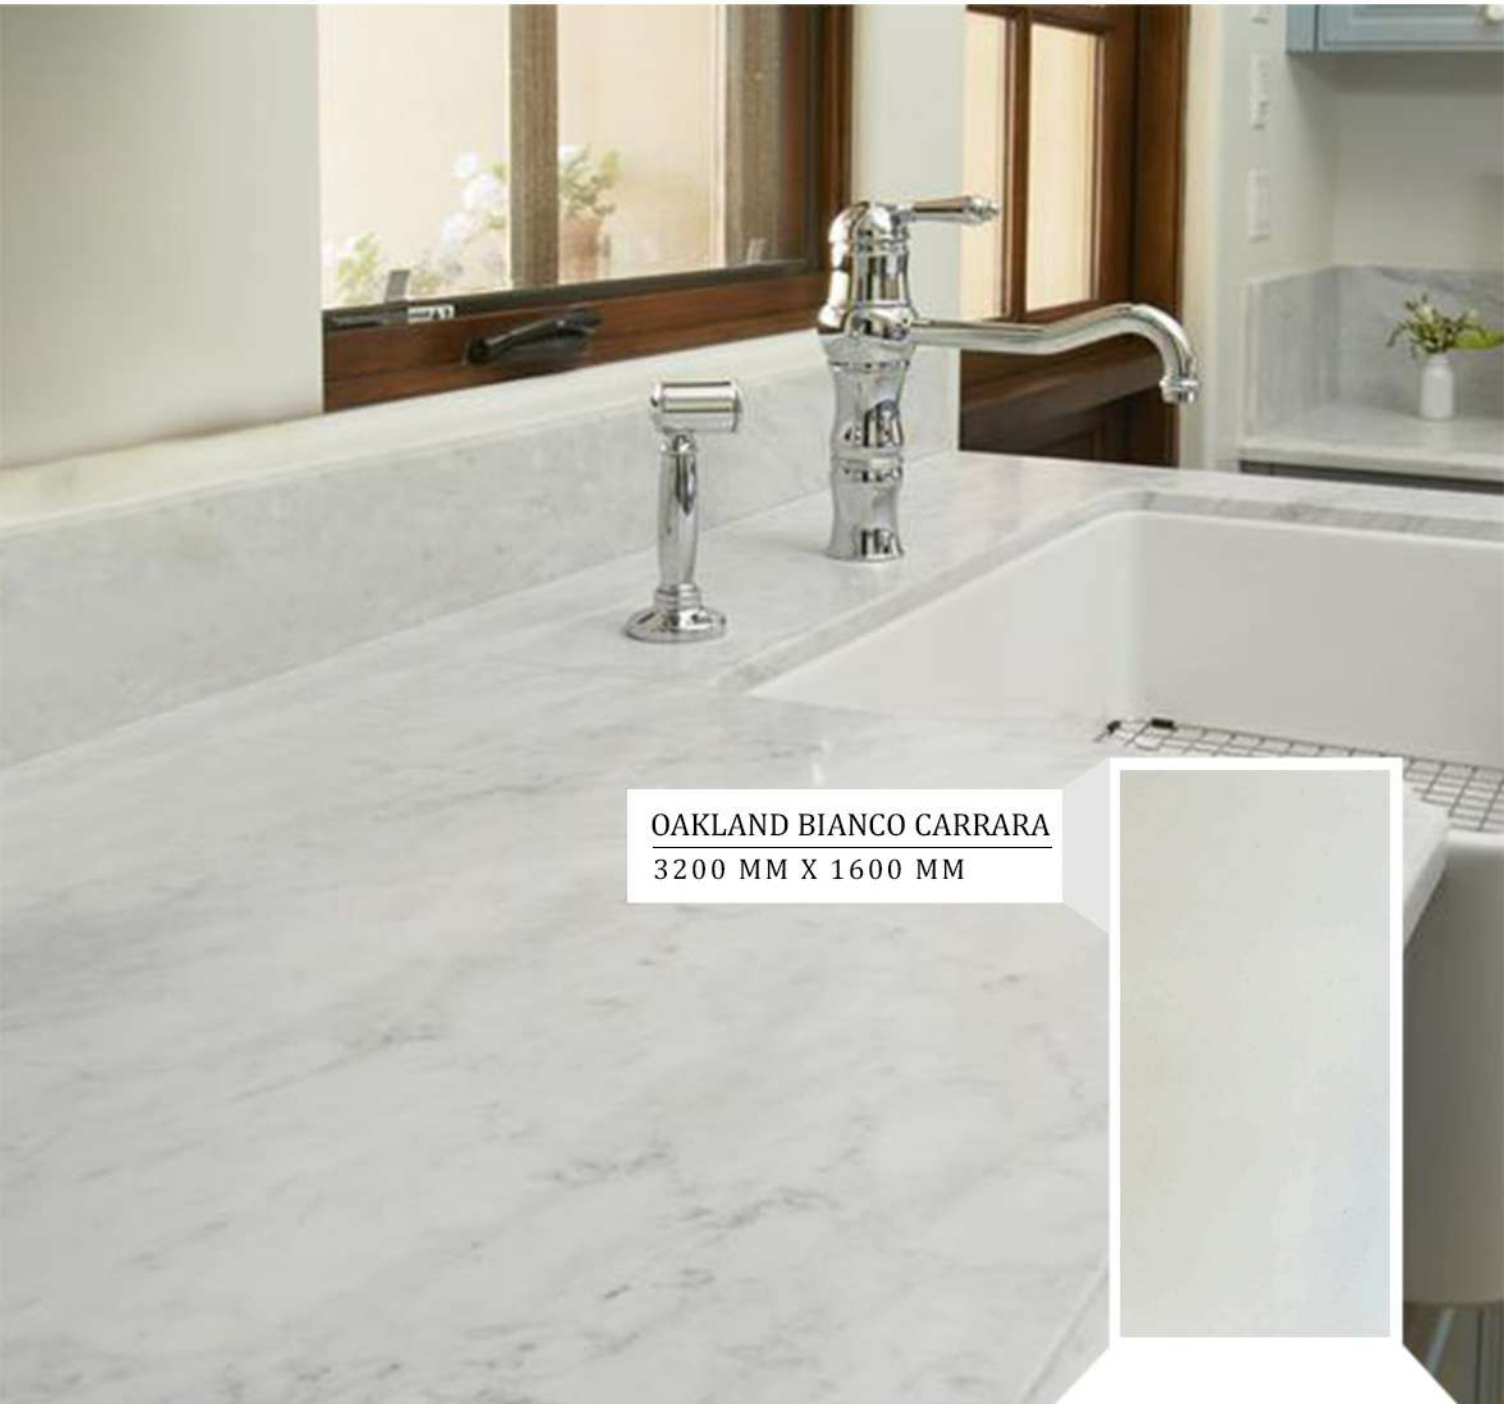

EMPERORS
VITRIFIED PORCELAIN
D O Q O H

QUARTZ SLABS

3200 MM X 1600 MM

OAKLAND BIANCO CARRARA
3200 MM X 1600 MM