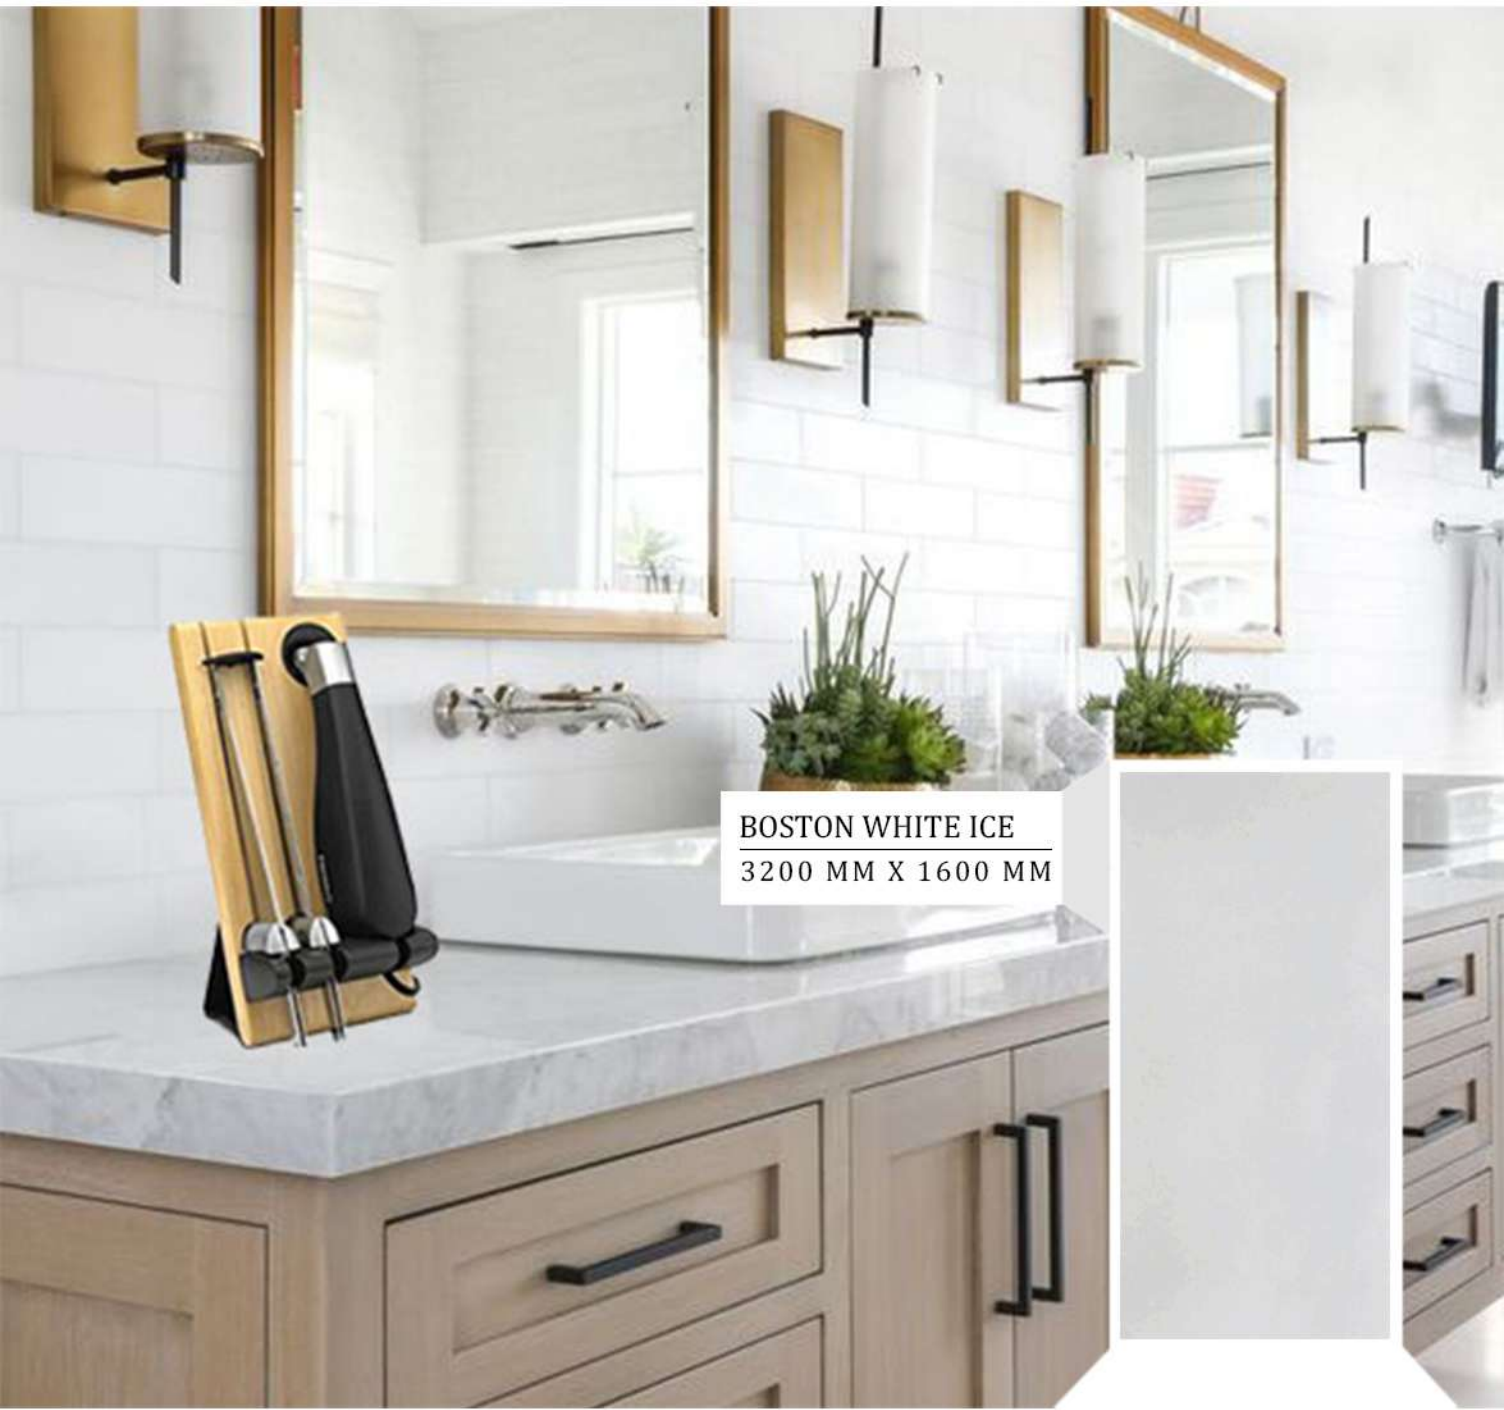

AMERICAN SILVERO
3200 MM X 1600 MM

CLEVELAND WHITE
3200 MM X 1600 MM

AURORA WHITE
3200 MM X 1600 MM

ANAHEIM GREY
3200 MM X 1600 MM

SANTA ANA WHITE
3200 MM X 1600 MM

BOSTON WHITE ICE
3200 MM X 1600 MM

QUARTZ SLABS