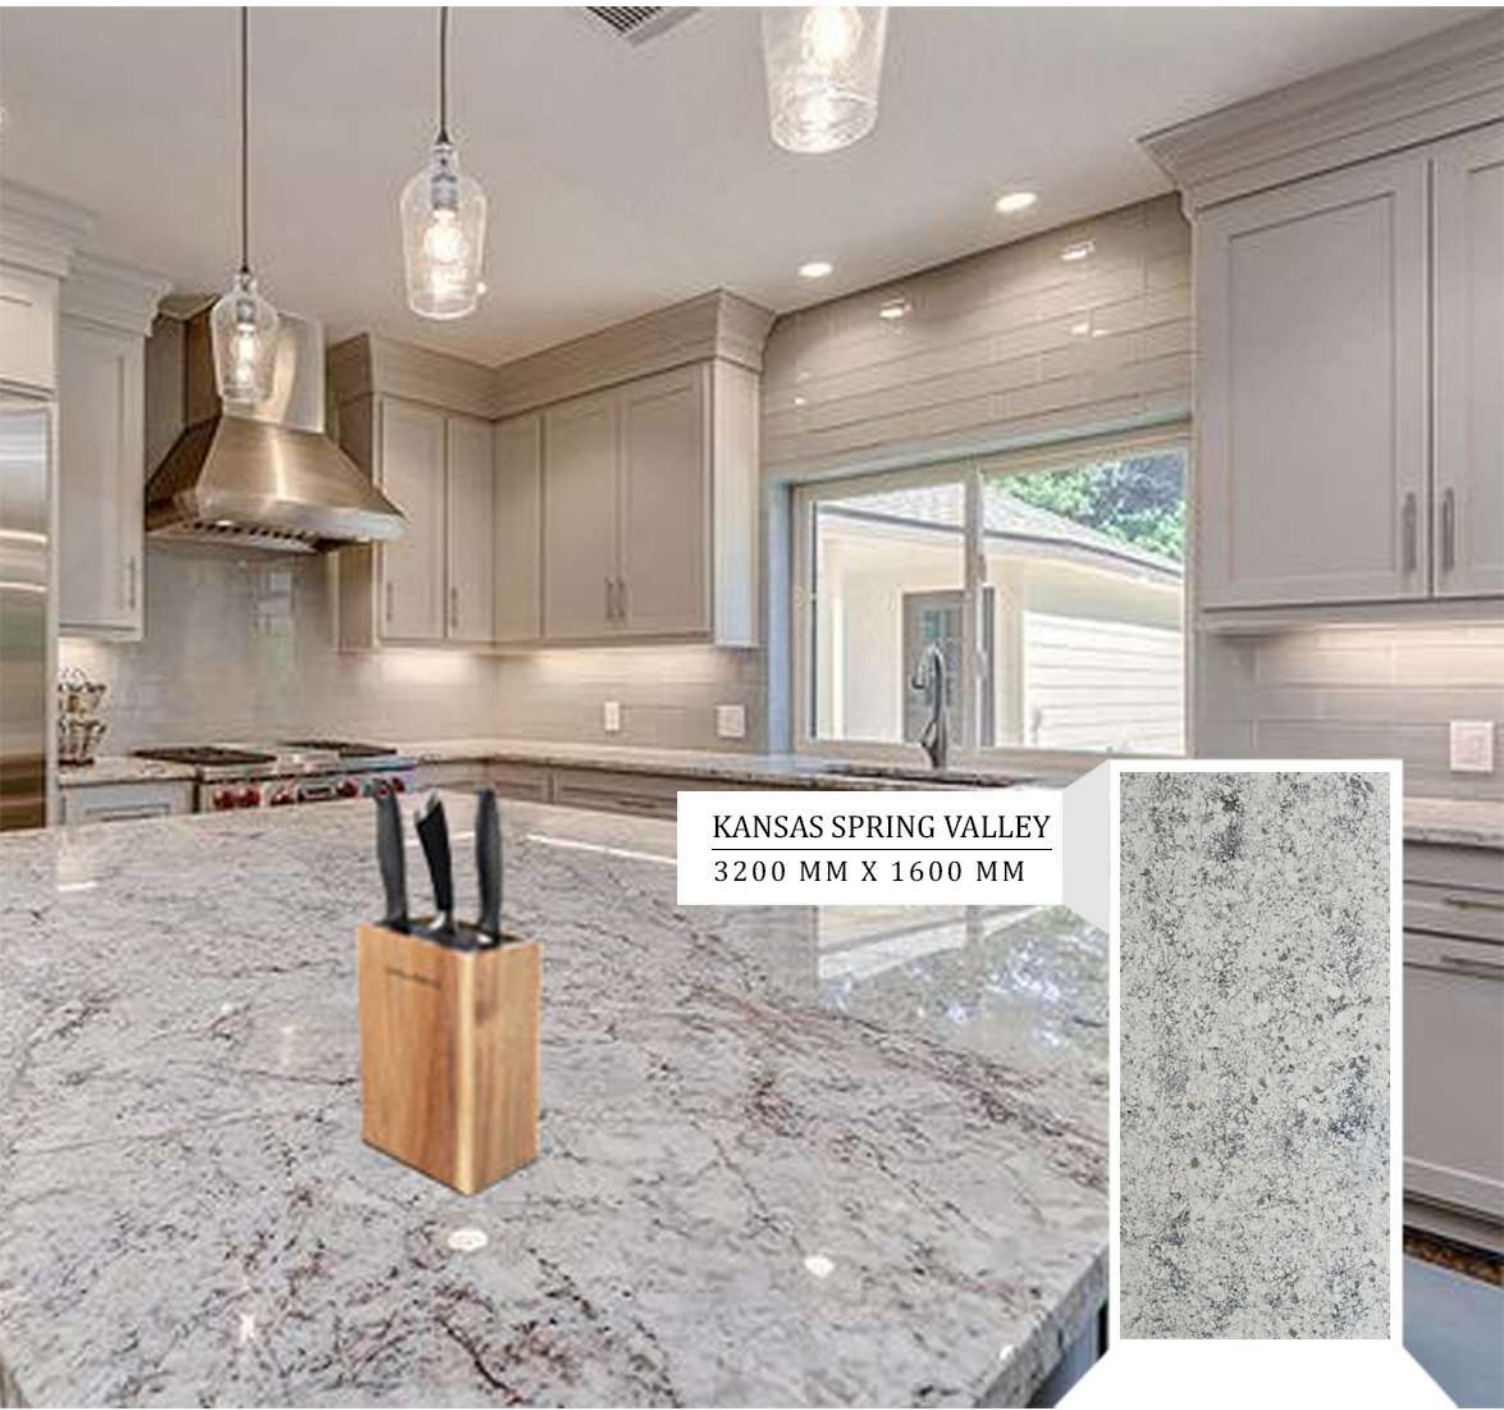

ATLANTA GREY
3200 MM X 1600 MM

KANSAS SPRING VALLEY
3200 MM X 1600 MM

COLORADO SPRINGS WHITE
3200 MM X 1600 MM

OMAHA MIST
3200 MM X 1600 MM

AMERICAN MICHELANGELO
3200 MM X 1600 MM

EMPERORS
VITRIFIED PORCELAIN
D O Q O H