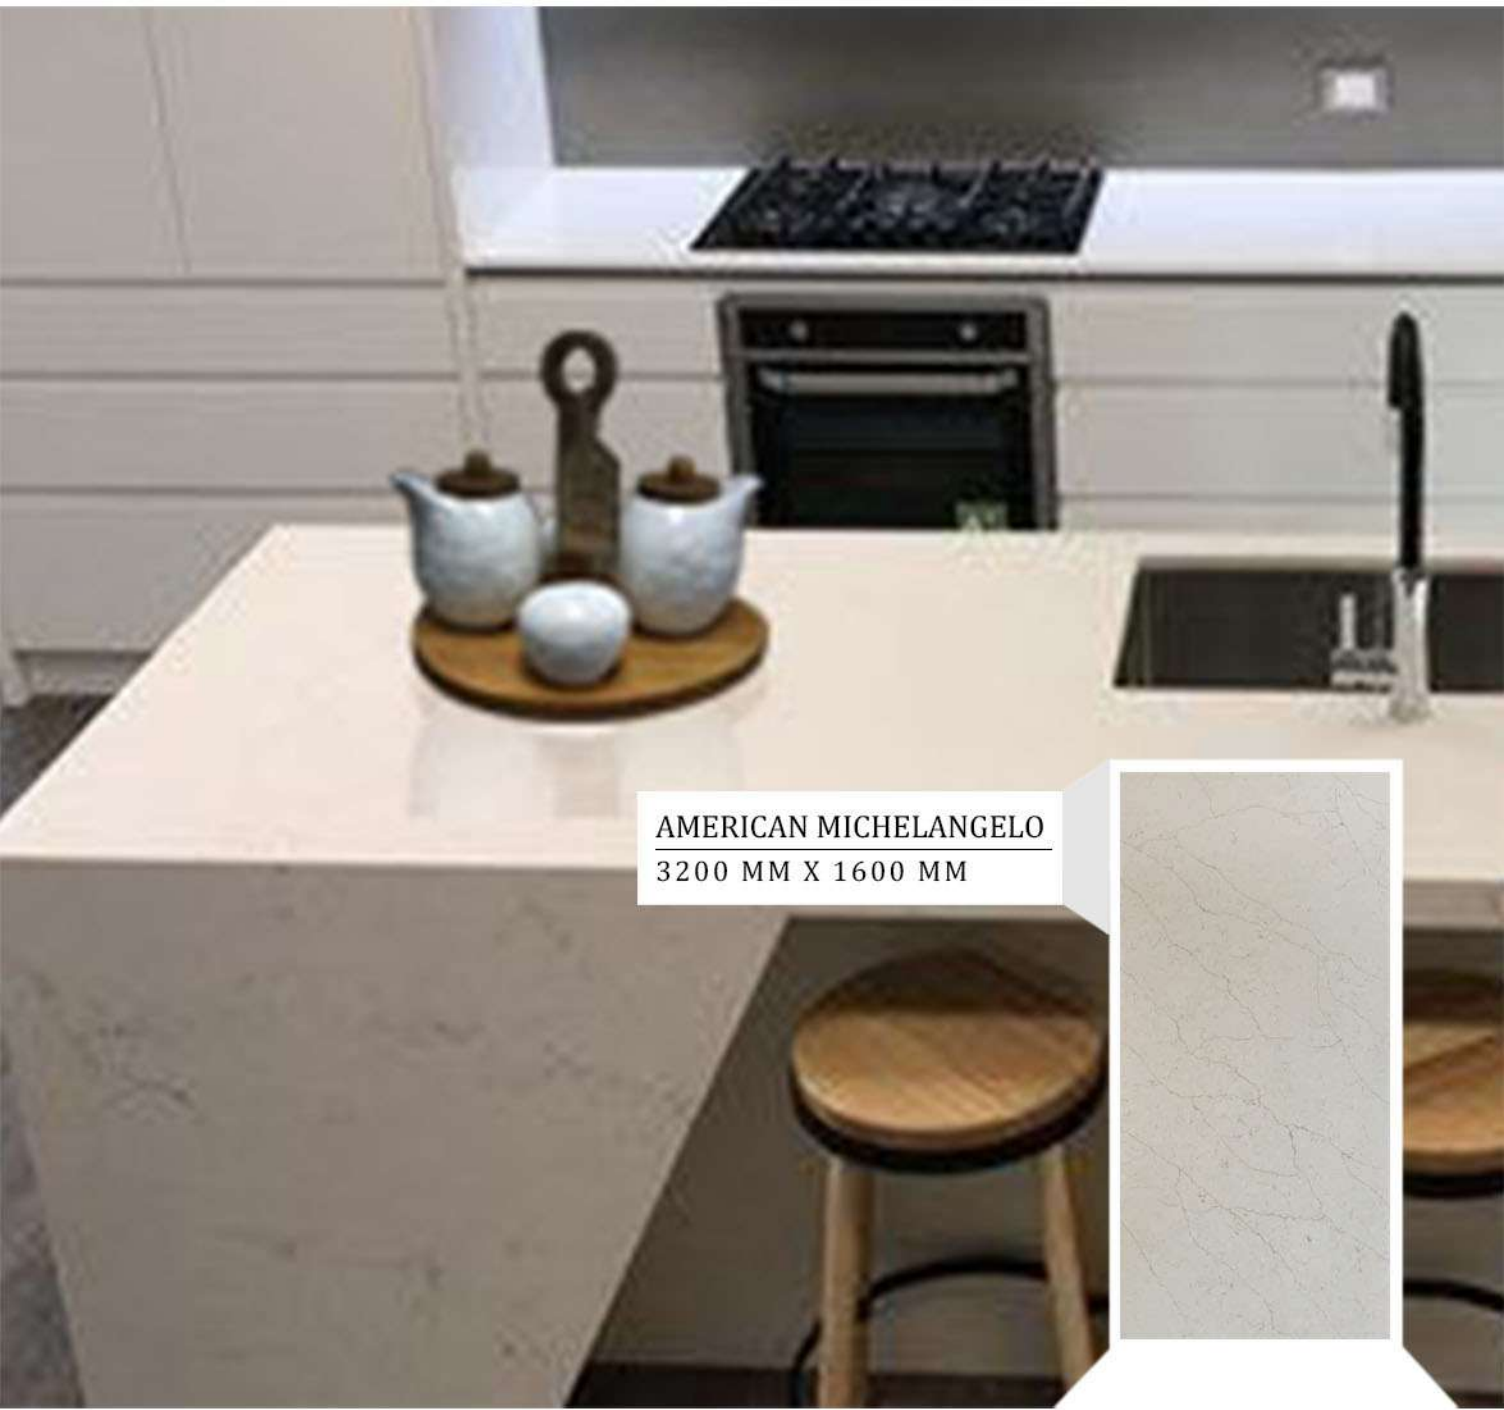

ATLANTA GREY
3200 MM X 1600 MM

KANSAS SPRING VALLEY
3200 MM X 1600 MM

COLORADO SPRINGS WHITE
3200 MM X 1600 MM

OMAHA MIST
3200 MM X 1600 MM

AMERICAN MICHELANGELO
3200 MM X 1600 MM

EMPERORS
VITRIFIED PORCELAIN
D O Q O H