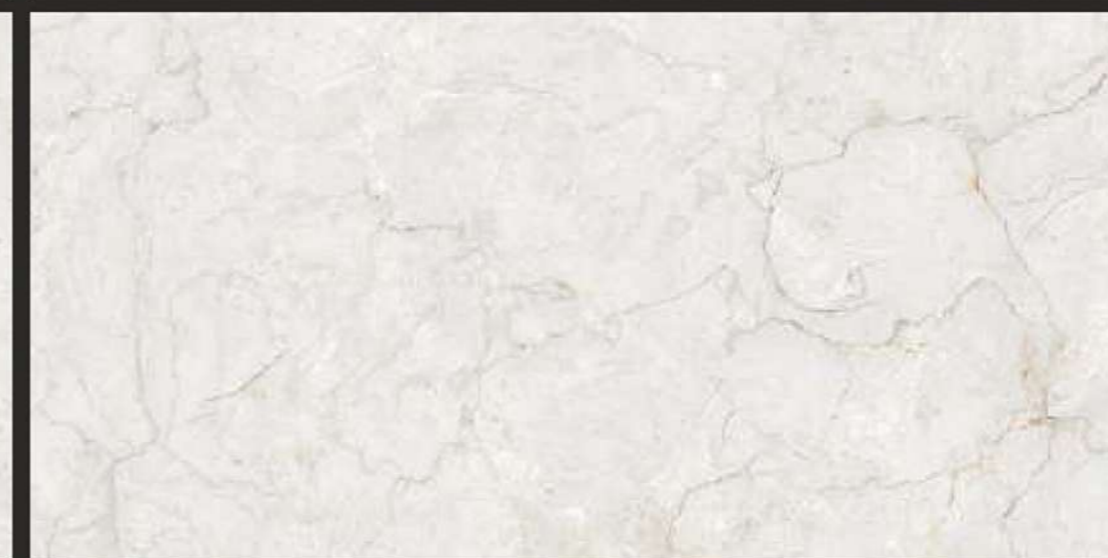

600 x
300 MM

HARVI WHITE