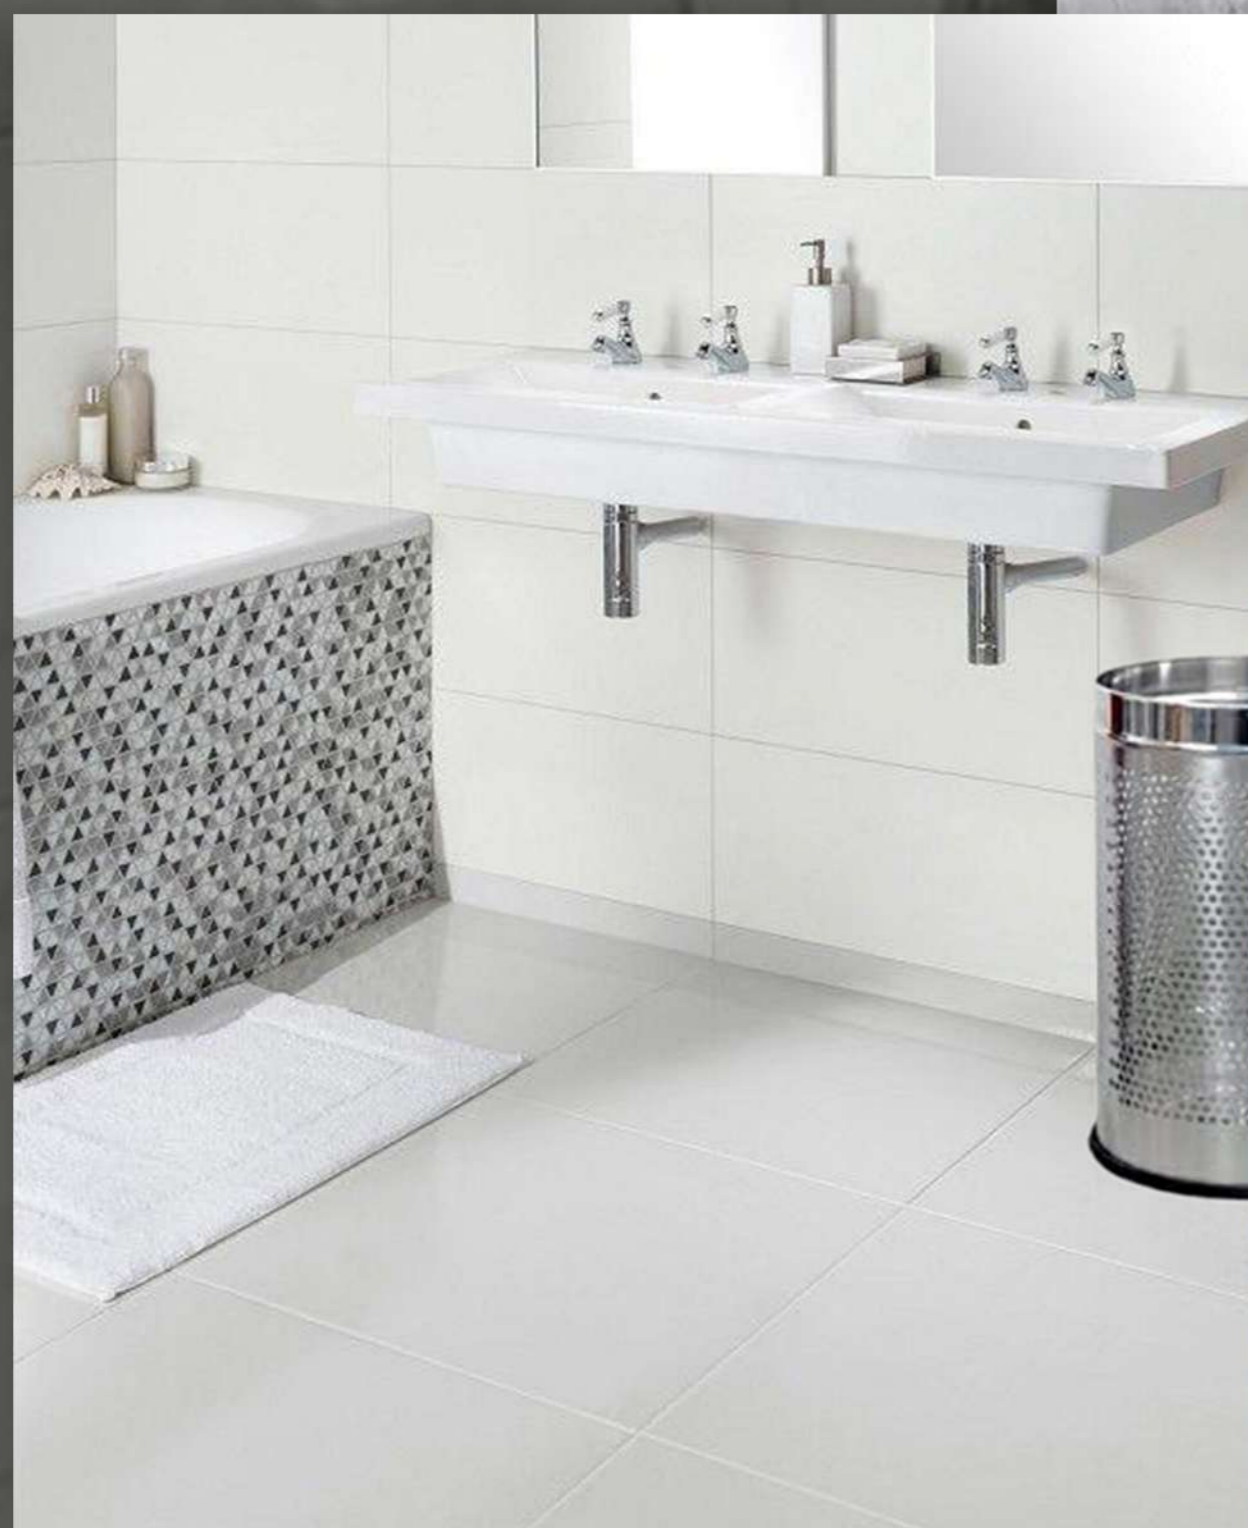

EMPERORS

VITRIFIED PORCELAIN

ᐃ ᐅ ᐆ ᐇ ᐈ

WALL & FLOOR
SIZE 30X60 CM

PORCELAIN VITRIFIED TILES

TILES THAT
LAST LONG

600 x
300 MM

EUROPA GREY