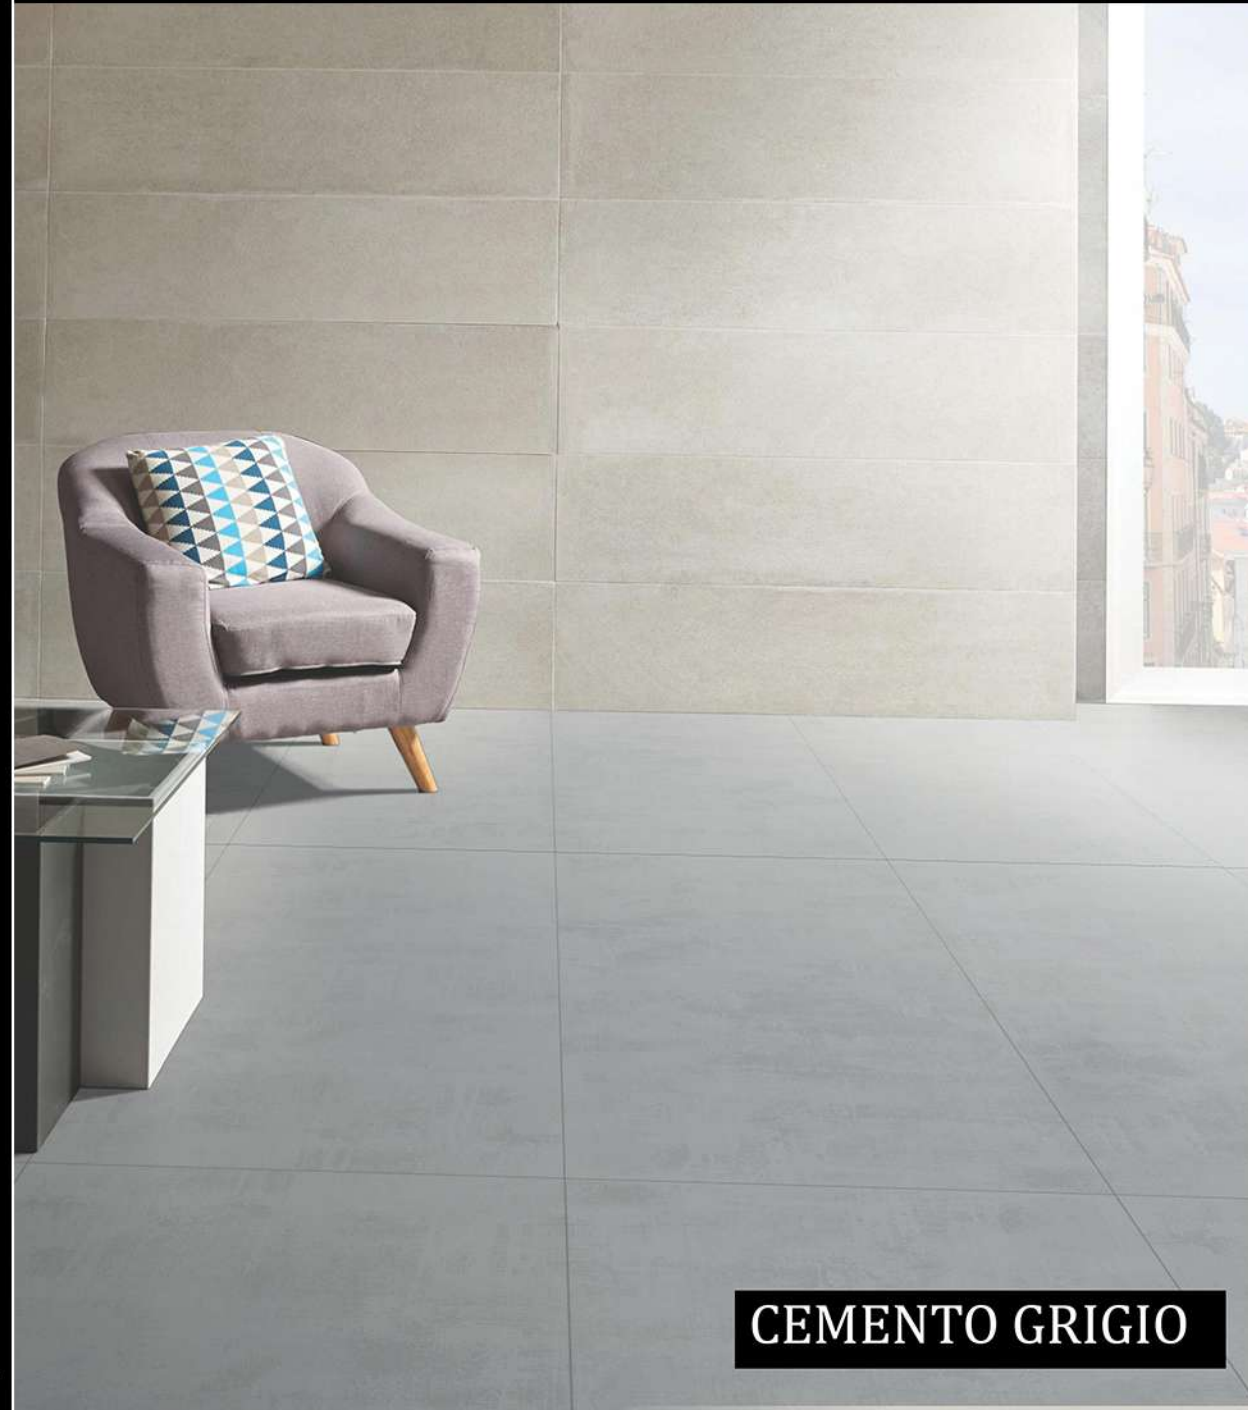

CEMENTO GREY

GVT/MATT

SIZE:- 60X60,60X120,80X80,80X160,
120X120,120X240 CM
THICKNESS:- 0.8 CM

CEMENTO GRIGIO

GVT/MATT

SIZE:- 60X60,60X120,80X80,80X160,
120X120,120X240 CM
THICKNESS:- 0.8 CM

CEMENTO GRIGIO

GVT/MATT