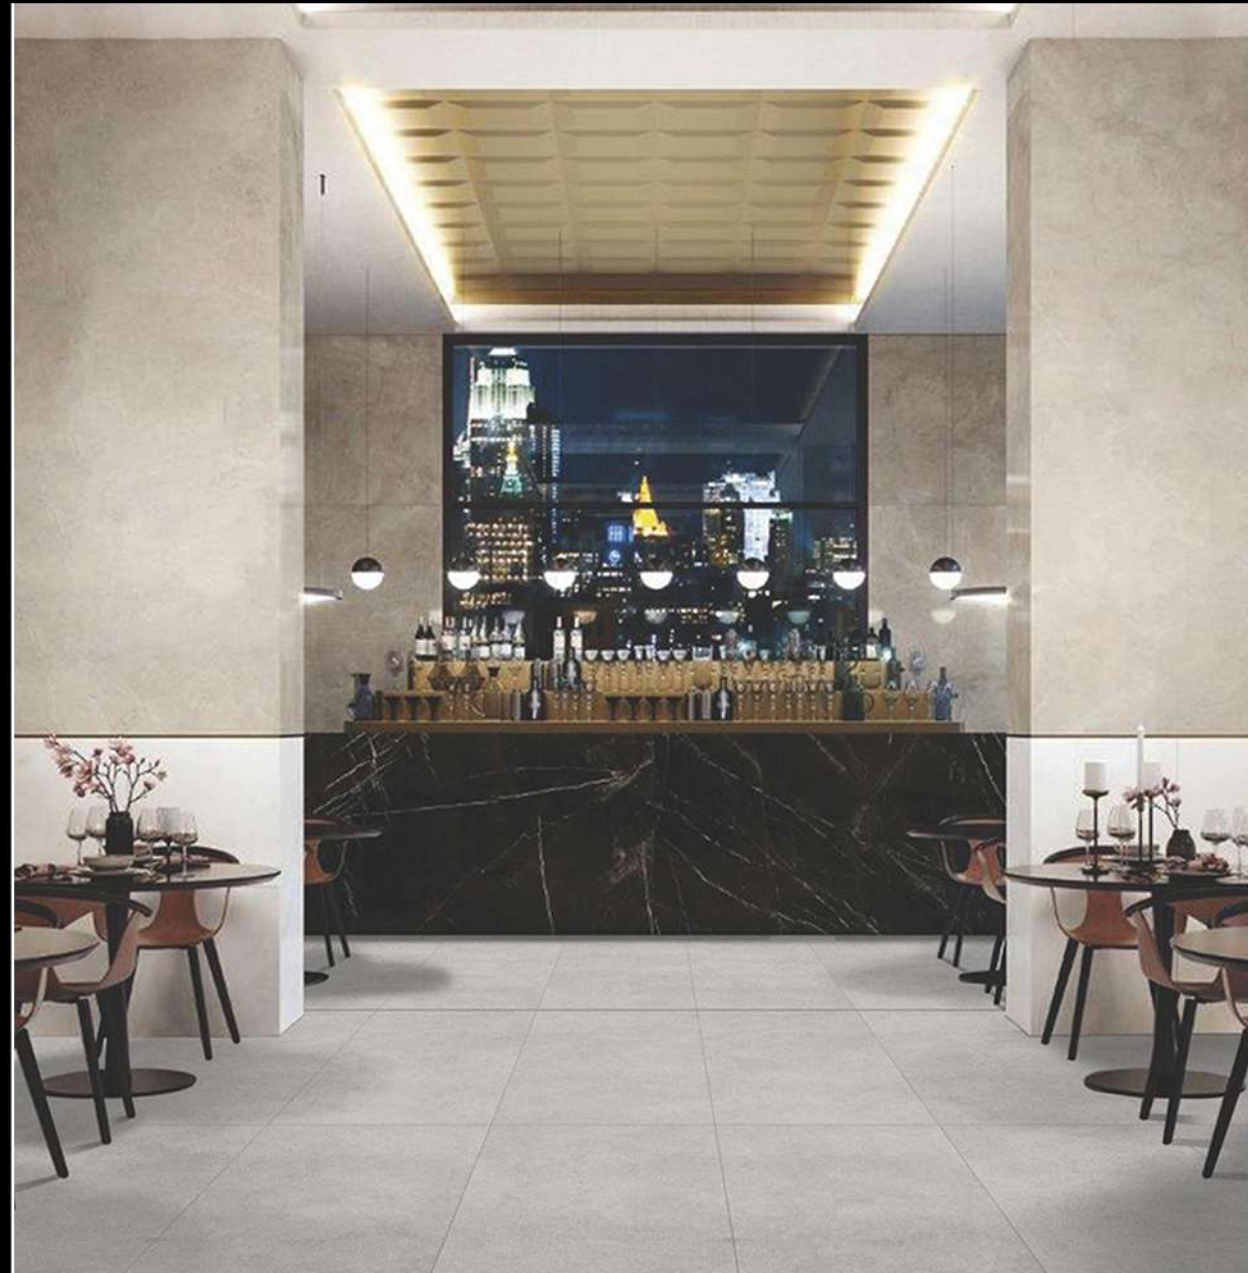

CONCRETE NATURAL