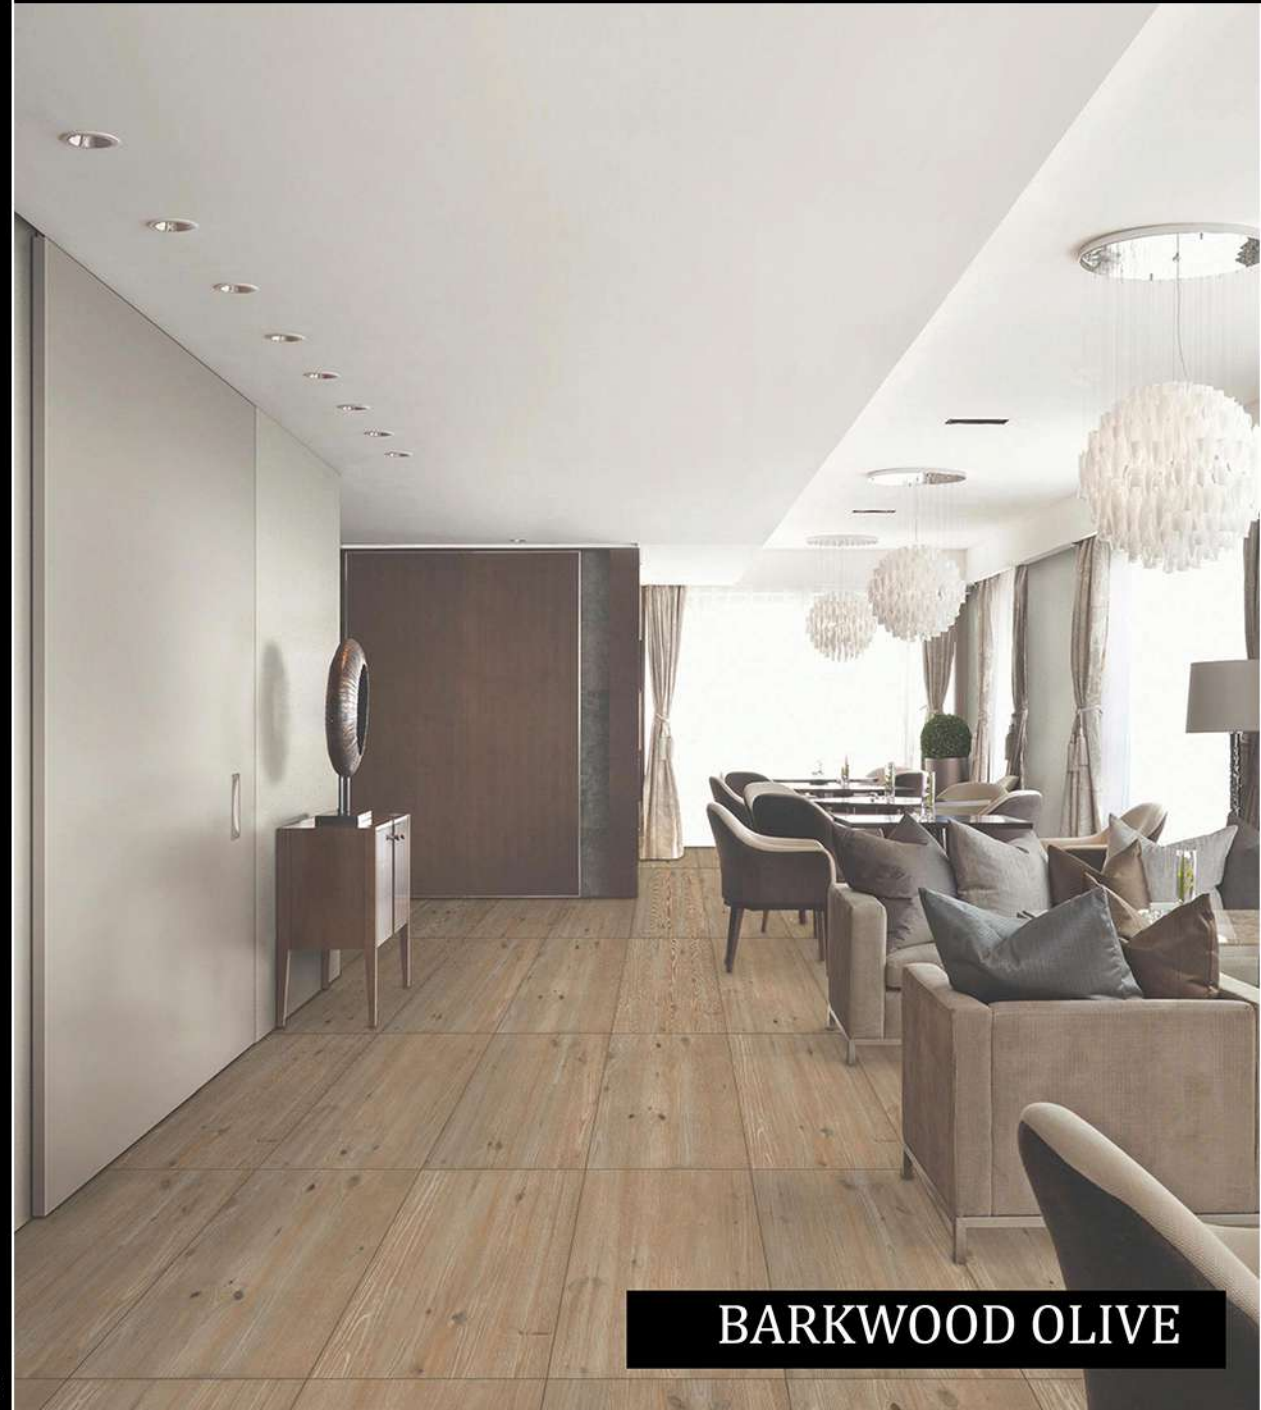

GVT/MATT

SIZE:- 60X60,60X120,80X80,80X160,
120X120,120X240 CM
THICKNESS:- 0.8 CM

BARKWOOD OLIVE